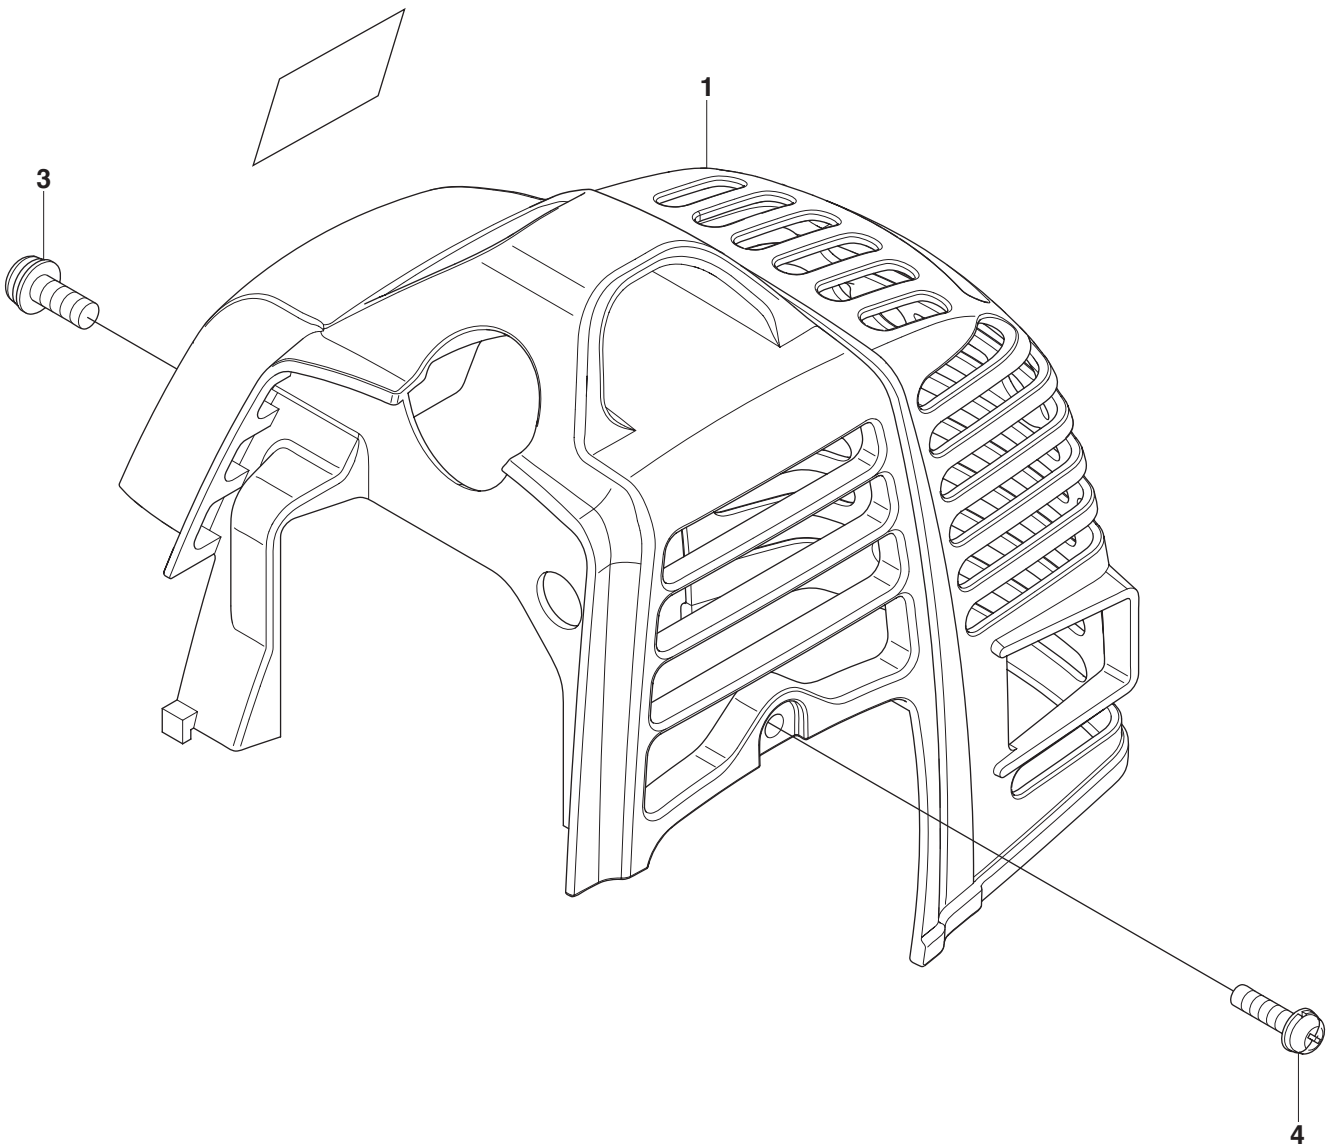

G 226RJ
CYLINDER COVER

Page G   226RJ   CYLINDER COVER

Position	Article	Quantity	Notes	Kit
1	527 91 78-01	1		
2	529 20 63-01	1		
3	505 29 98-01	1		
4	512 36 10-01	1